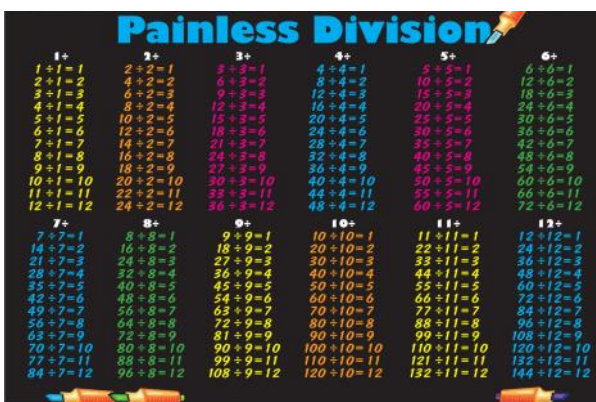

For ages 3 years and up.

Placemats Educational two sided 17" x 12" Made in the USA

NUM1

ABC1

ADD1

MLT1

DIV1

SUB1