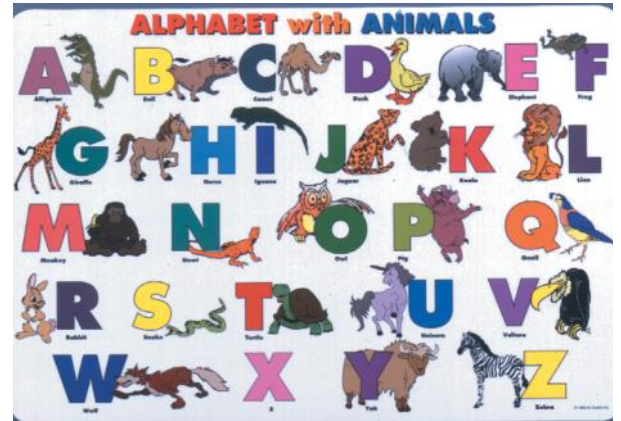

Activity Toys

112

1314

8908

6095

- 112 Knights Sword & Sheath. 21" long. Packed in a poly bag and header. Minimum 12 pieces. \$3.50
- 1314 Crusader Play Set. Includes helmet, breast plate, shield, sword and sheath. Packed in a 25"x 13" x 6" poly bag with header. Minimum 6 pieces. \$15.00
- 8908 Fire Chief Helmet. Bulk Pack. Minimum 12 pieces. \$3.75
- 6095 Construction Helmet. Bulk Pack. Minimum 12 pieces. \$3.75

For ages 3 years and up.

Placemats Educational two sided 17" x 12" Made in the USA

NUM1

ABC1

ADD1

MLT1

DIV1

SUB1