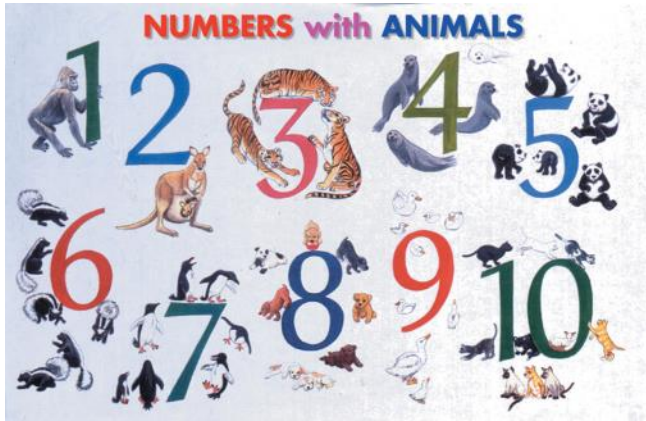

Activity Toys

112

1314

8908

6095

- 112 Knights Sword & Sheath. 21" long. Packed in a poly bag and header. Minimum 12 pieces. \$3.50
- 1314 Crusader Play Set. Includes helmet, breast plate, shield, sword and sheath. Packed in a 25"x 13" x 6" poly bag with header. Minimum 6 pieces. \$15.00
- 8908 Fire Chief Helmet. Bulk Pack. Minimum 12 pieces. \$3.75
- 6095 Construction Helmet. Bulk Pack. Minimum 12 pieces. \$3.75

For ages 3 years and up.

Placemats Educational two sided 17" x 12" Made in the USA

NUM1

ABC1

ADD1

MLT1

DIV1

SUB1