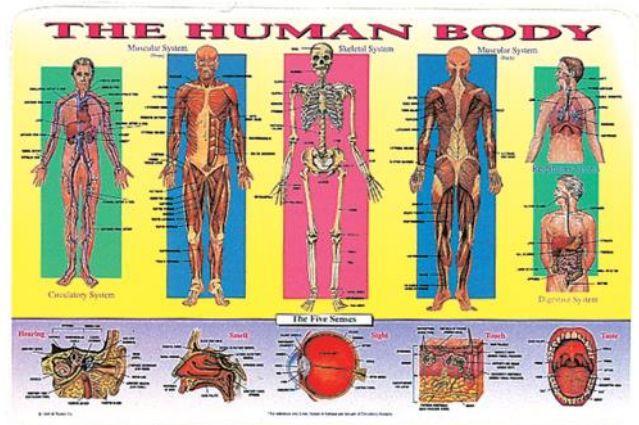

Placemats Educational two sided 17" x 12" Made in the USA

HUM1

- MRK1 Placemat Markers
- SIN1 Sign Language
- HUM1 Human Body
- PRD1 Periodic Table of Elements
- EUR1 Europe Map
- AFC1 Africa MAP
- ASA1 Asia Map