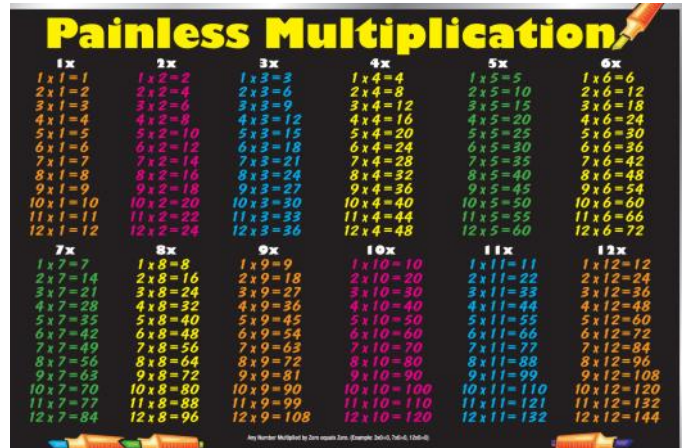

For ages 3 years and up.

Placemats Educational two sided 17" x 12" Made in the USA

NUM1

ABC1

ADD1

MLT1

DIV1

SUB1