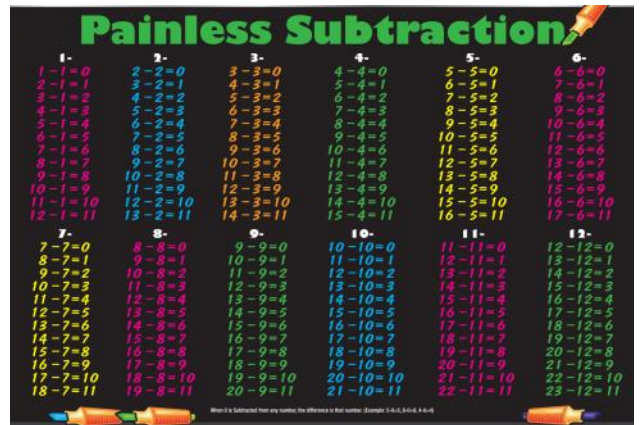

For ages 3 years and up.

Placemats Educational two sided 17" x 12" Made in the USA

NUM1

ABC1

ADD1

MLT1

DIV1

SUB1