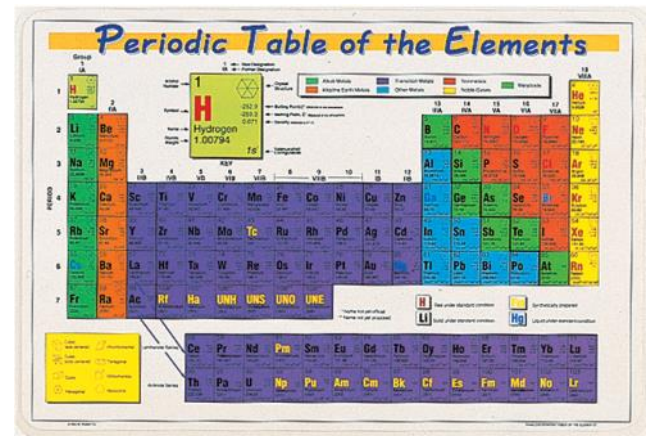

Placemats Educational two sided 17" x 12" Made in the USA

PRD1

- MRK1 Placemat Markers
- SIN1 Sign Language
- HUM1 Human Body
- PRD1 Periodic Table of Elements
- EUR1 Europe Map
- AFC1 Africa MAP
- ASA1 Asia Map